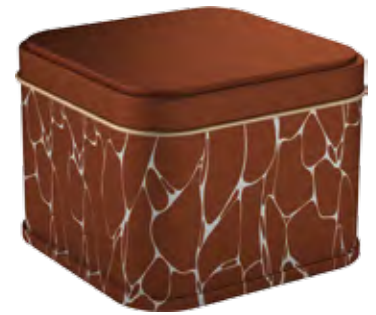

HS002-80 | METAL COPPER