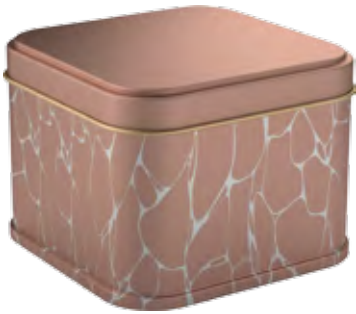

HS002-80 | METAL ROSE