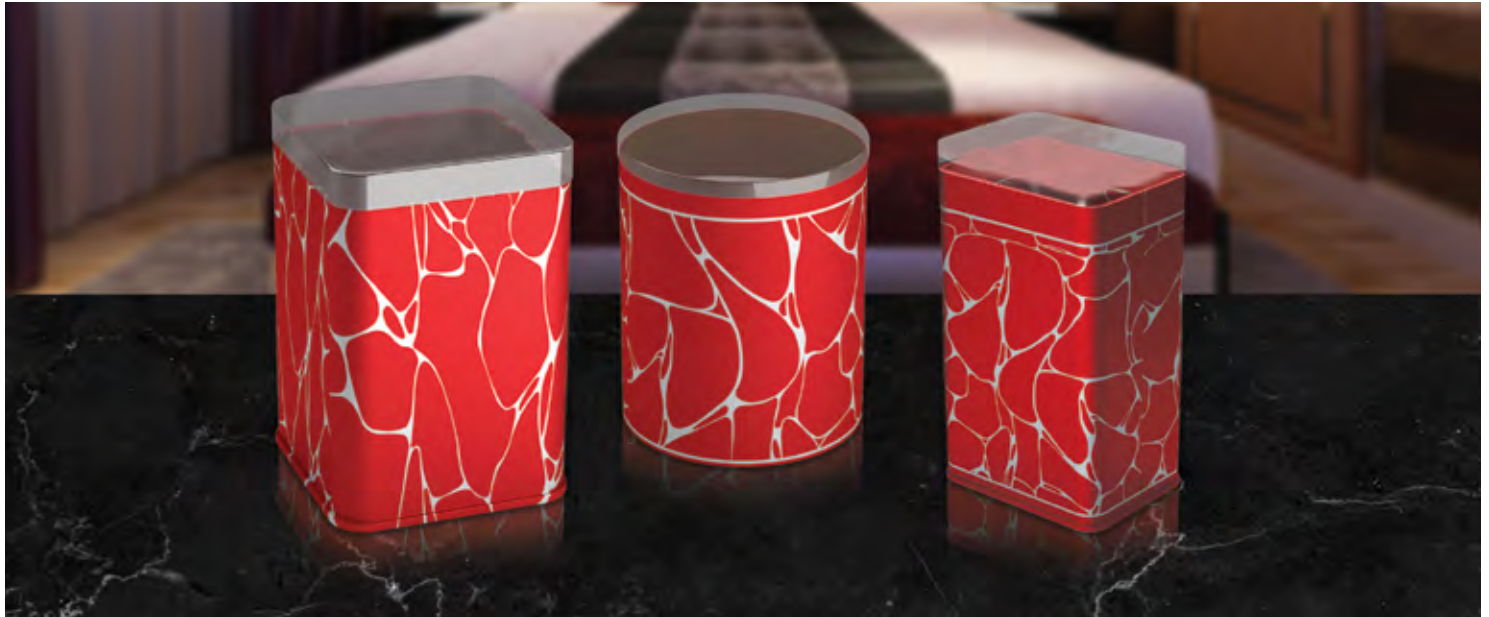

HR002-170T | **CARPEDIEM**

Alternative wooden lids are available

HR002-190S

Dimension : 81x103 mm
Height : 190 mm
volume : ~ 1,62 lt

HC003-140S

Dimension : Ø 86 mm
Height : 140 mm
volume : ~ 0,70 lt

HS001-102S